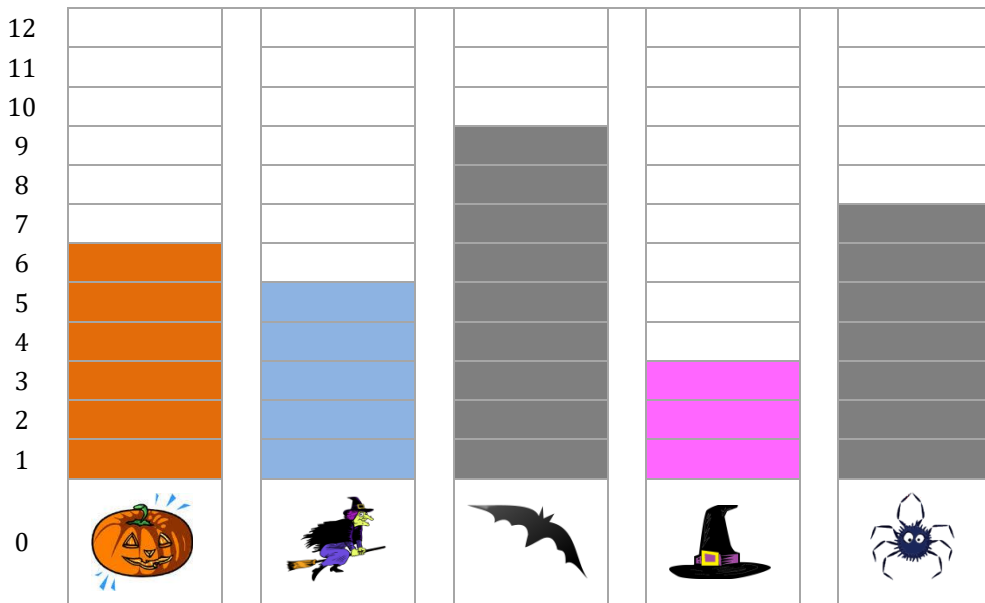

Bar Graph

Name: _____

Date: _____

Count the pictures to color the graph and answer the questions.

Color the graph using the pictures above.

1) How many ,  and  are there in all?

Ans: _____

2) What was the most favorite ,  and  among these?

Ans: 

3)  Received exactly 4 votes. Is it true?

4)  got votes between 8 and 10? Is it true?

Bar Graph

Name: _____

Date: _____

Count the pictures to color the graph and answer the questions.

Color the graph using the pictures above.

1) How many , and are there in all?

Ans: 22

2) What was the most favorite , and among these?

Ans:

3) Received exactly 4 votes. Is it true?

False

4) got votes between 8 and 10? Is it true?

True