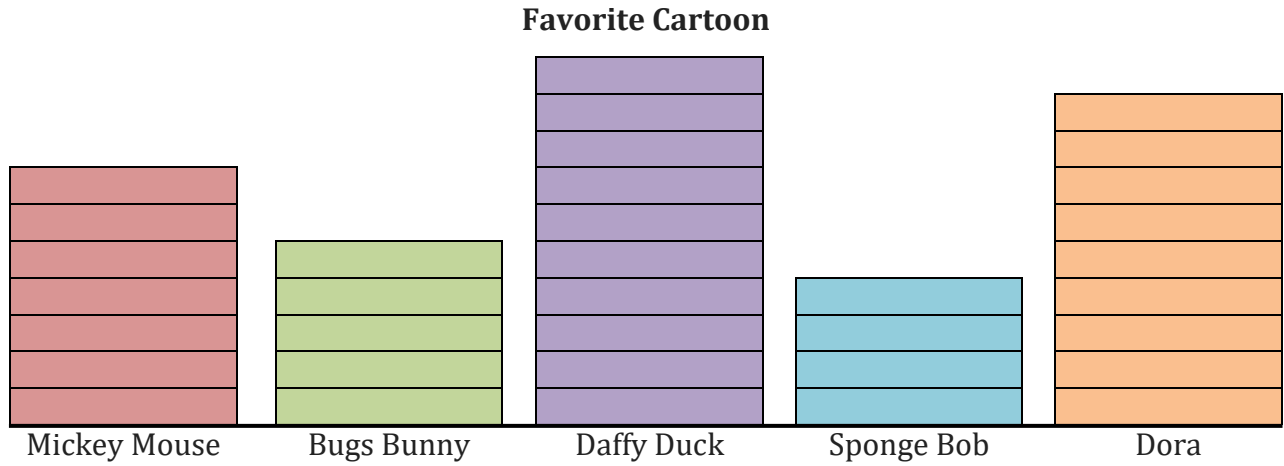

# Cartoon Character Survey

Name: \_\_\_\_\_

Date: \_\_\_\_\_

**A toy company asked its customers which cartoon character was their favorite. They recorded the results in the bar graph below. Use their graph to answer the questions.**

**Hint:** Each  = 1 person

- 1) How many liked Bugs Bunny? \_\_\_\_\_
- 2) Did more people like Daffy Duck or Mickey Mouse? \_\_\_\_\_
- 3) How many more people liked Dora than Sponge Bob? \_\_\_\_\_
- 4) Did fewer people like Bugs Bunny or Sponge Bob? \_\_\_\_\_
- 5) Which character did the largest number of people say was their favorite? \_\_\_\_\_
- 6) Which character did exactly 7 people say was their favorite? \_\_\_\_\_

Statement	True or False
less people likes Daffy Ducks	
Sponge Bob and Dora are the most favorite.	
Most students liked Mickey Mouse over Bugs Bunny.	
Daffy Duck is least liked by people	