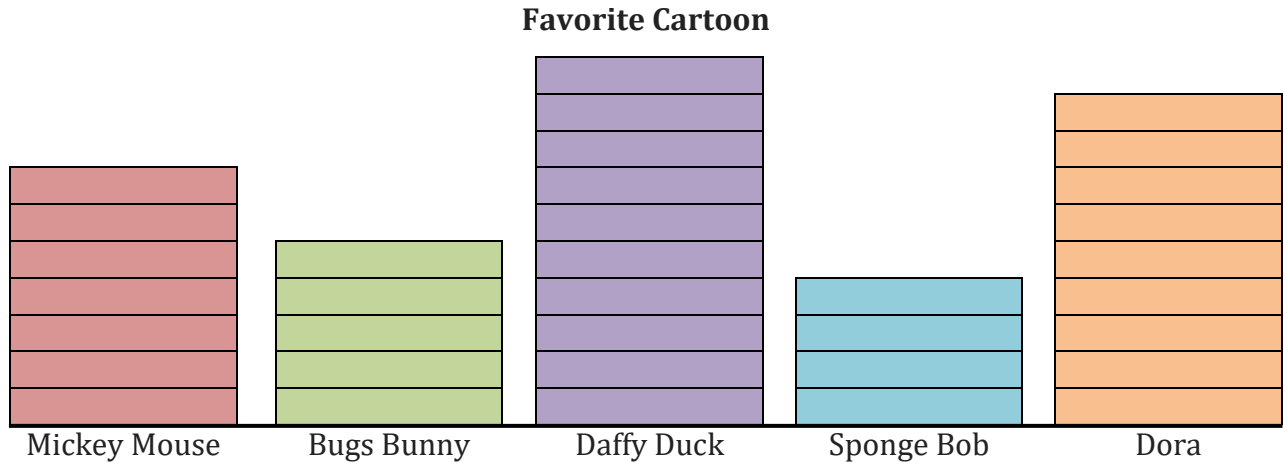

# Cartoon Character Survey

Name: \_\_\_\_\_

Date: \_\_\_\_\_

**A toy company asked its customers which cartoon character was their favorite. They recorded the results in the bar graph below. Use their graph to answer the questions.**

**Hint:** Each  = 1 person

- 1) How many liked Bugs Bunny? \_\_\_\_\_
- 2) Did more people like Daffy Duck or Mickey Mouse? \_\_\_\_\_
- 3) How many more people liked Dora than Sponge Bob? \_\_\_\_\_
- 4) Did fewer people like Bugs Bunny or Sponge Bob? \_\_\_\_\_
- 5) Which character did the largest number of people say was their favorite? \_\_\_\_\_
- 6) Which character did exactly 7 people say was their favorite? \_\_\_\_\_

Statement	True or False
less people likes Daffy Ducks	
Sponge Bob and Dora are the most favorite.	
Most students liked Mickey Mouse over Bugs Bunny.	
Daffy Duck is least liked by people	